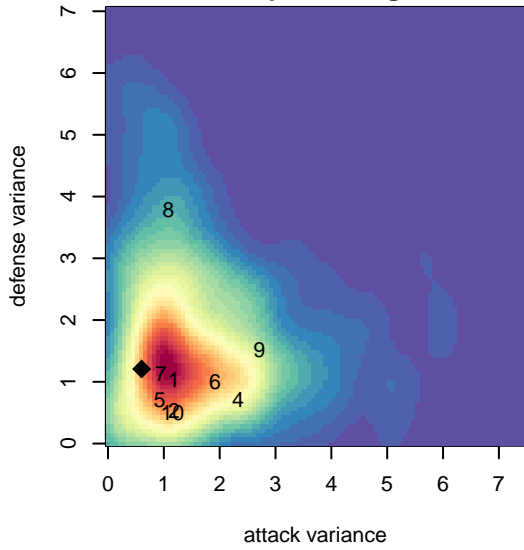

Crossfire OR WUSC White G05

Crossfire Oregon
 West Linn, OR
 G05 total strength=594
 attack=0.23 defense=1.04
 fall league = PTT G05 Div 2 Red South

alt names used:
 WUFC 05G White
 WUFC 05G White

Venues played:
 2017 PTT G05 Division 2 Red South
 2017 OYS Founders Cup G05

**attack and defense variance (black dot)
relative to other teams
and top 10 in region**

**attack and defense rating
relative to others at age
and all opponents in last 13 months**

Performance relative to 13 month average