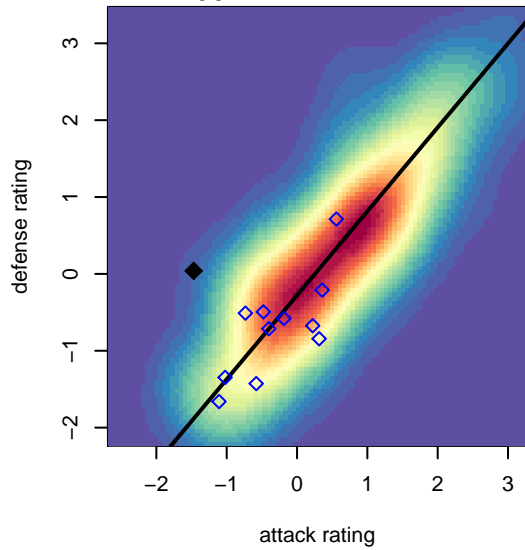

Crossfire OR WUSC White G05

Crossfire Oregon
 West Linn, OR
 G05 total strength=594
 attack=0.23 defense=1.04
 fall league = PTT G05 Div 2 Red South

alt names used:
 WUFC 05G White
 WUFC 05G White

Venues played:
 2017 PTT G05 Division 2 Red South
 2017 OYS Founders Cup G05

**attack and defense variance (black dot)
relative to other teams
and top 10 in region**

**attack and defense rating
relative to others at age
and all opponents in last 13 months**

Performance relative to 13 month average