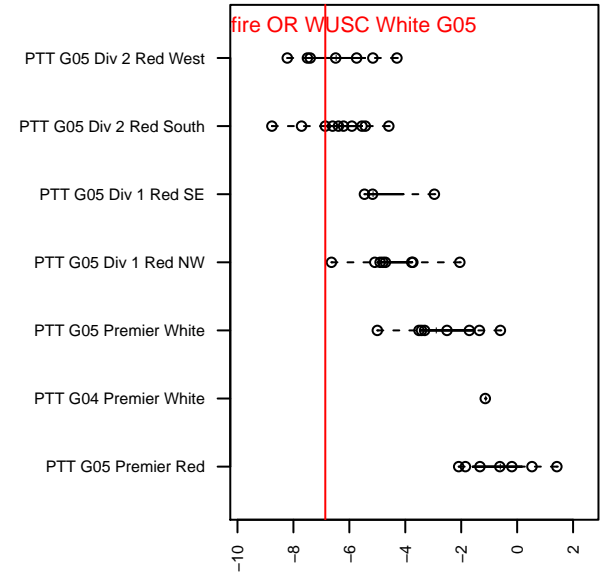

Crossfire OR WUSC White G05

Crossfire Oregon
 West Linn, OR
 G05 total strength=594
 attack=0.23 defense=1.04
 fall league = PTT G05 Div 2 Red South

alt names used:
 WUFC 05G White
 WUFC 05G White

Venues played:
 2017 PTT G05 Division 2 Red South
 2017 OYS Founders Cup G05

**attack and defense variance (black dot)
relative to other teams
and top 10 in region**

**attack and defense rating
relative to others at age
and all opponents in last 13 months**

Performance relative to 13 month average

Performance relative to 13 month average

date	home		away		venue	pred.home	pred.away
2017-11-11	CUSC Fusion G05	0	Crossfire OR WUSC White G05	0	2017 OYS Founders Cup G05	1.58	0.14
2017-11-04	Crossfire OR WUSC White G05	0	PCU Black 2 G05	2	2017 OYS Founders Cup G05	0.98	0.43
2017-10-28	FCC Gold G05	0	Crossfire OR WUSC White G05	2	2017 PTT G05 Division 2 Red South	0.30	1.15
2017-10-21	Crossfire OR WUSC White G05	1	Thelo Fusion G05	1	2017 PTT G05 Division 2 Red South	0.44	0.75
2017-10-15	Crossfire OR WUSC White G05	0	David Douglas Banshee G05	0	2017 PTT G05 Division 2 Red South	1.07	0.54
2017-10-14	Crossfire OR WUSC White G05	0	Crossfire OR SSC White G05	1	2017 PTT G05 Division 2 Red South	0.28	1.42
2017-10-08	PCU Black 1 G05	0	Crossfire OR WUSC White G05	0	2017 PTT G05 Division 2 Red South	0.44	0.46
2017-10-01	Crossfire OR WUSC White G05	0	YCSC Lightning G05	1	2017 PTT G05 Division 2 Red South	0.53	1.24
2017-09-30	Crossfire OR WUSC White G05	0	Crossfire OR LOSC Blue II G05	1	2017 PTT G05 Division 2 Red South	0.46	0.73
2017-09-24	YCSC Lightning G05	1	Crossfire OR WUSC White G05	2	2017 PTT G05 Division 2 Red South	1.24	0.53
2017-09-16	BFC Galaxy G05	4	Crossfire OR WUSC White G05	1	2017 PTT G05 Division 2 Red South	1.45	0.48
2017-09-10	Bend FC Timbers White G05	0	Crossfire OR WUSC White G05	1	2017 PTT G05 Division 2 Red South	0.89	0.48